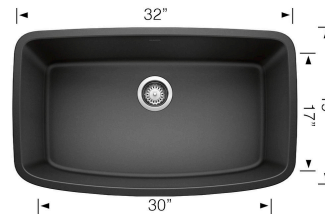

### Design and Planning Tips

- Min cabinet size: 36 in
- Bowl depth: 9,5 in ( 240.0 mm )

What is included:  
Installation instructions  
Cut-out template  
Limited Lifetime Warranty

Undermount installation only  
Minimum cabinet size: 36"  
Cut-out Dimensions:  
Cut-out Length: 30.25"  
Cut-out Width: 17.25"  
Cut-out Below Counter Depth: 10.29"  
Sink Bowl Dimensions:  
Sink Bowl Length (left-to-right): 30"  
Sink Bowl Width (front-to-back): 17"  
Sink Bowl Depth: 9.5"  
Drain hole compatible with 3.5" strainers or waste flanges  
Codes/Standards: CSA B45.8-18/IAPMO Z403-2018